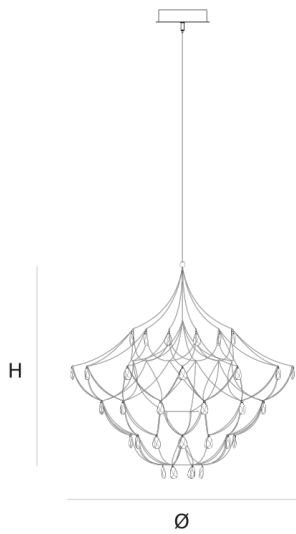

Product data sheet

Date: April 19th 2023

ABOUT **CRYSTAL GALAXY** **CHANDELIER** by Jan Pauwels

Like bright stars in the galaxy the crystals are sparkling in this transparent structure.

DIMENSIONS

Ø 140 cm 55.1 inch
H 140 cm 55.1 inch

CANOPY

Ø 25 cm 9.8 inch
H 5 cm 2 inch

CABLELENGTH

Up to 200 cm 78 inch

LIGHTSOURCE

126 x led E10, 12V/0,33W,
2600K, 2898LM

INCLUDED

Yes

 5  123  150x150x170cm

FINISH

Nickel 
Brass 
Blackbrass 

TYPE.NR

TYPE	Chandelier
STANDARD	
OPTIONAL	Downlight led 2700K 12V – 3W. 3000K or 3500K led.
TRANSFORMER/DRIVER	SCPower KVF-12060-TDW
DIMMING	leading and trailing edge
CLASSIFICATION	UL no IP20 yes